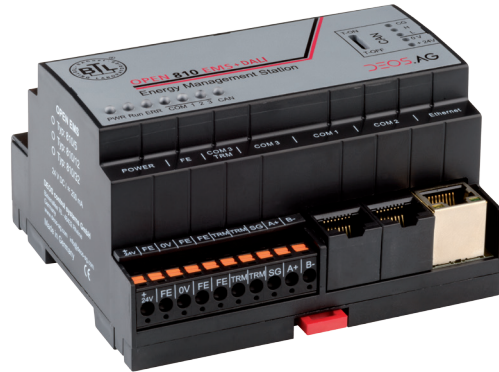

Intuitive, functional, intelligent.

Lighting control at its very best!

For a live demonstration in a new era of controller technology
contact: sales@deos.com.au